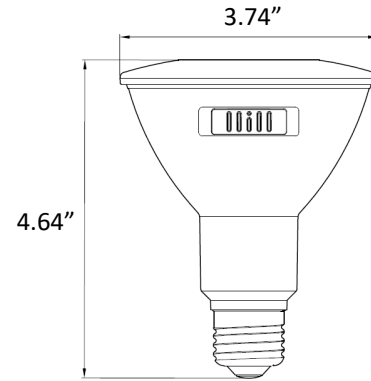

DIMENSIONS:

PAR30-9W-MCT5-D-WP

PAR30 LED LAMPS, 5CCT, WEATHERPROOF

Ideal for restaurants, retail stores, showrooms and residential applications.

ELECTRICAL SPECIFICATIONS:

- Input Wattage: 9W
- Voltage: 120VAC 50/60Hz
- Power factor: >0.7
- Efficacy: 83LM/W

HOUSING SPECIFICATIONS:

- Polyamide & Polycarbonate with White finish
- Base: E26
- Operating temperature: -4°F~104°F
- Lifespan: 15,000 Hrs.
- Wet location

CERTIFICATIONS: UL

LIGHTING SPECIFICATIONS:

- Dimming: Dimmable
- LED Type: COB
- Total lumens: 800LM
- Color temperature: MCT5:
5000K/4000K/3500K/3000K/2700K
- Color rendering index: >80
- Beam angle: 40°